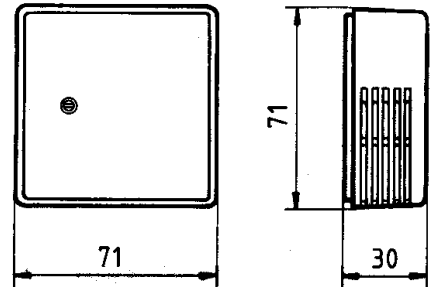

Room resistance thermometer

Measuring insert 1 x PT 100 / 2 x PT 100 for dry rooms with measuring insert open as outdoor thermometer as well as for wet locations shed measuring insert

For dry rooms

Operating temperature to 70° C

Enclosure Plastic housing with galvanized sheet metal base plate with cable gland

1 x PT100 Order no. 4.20.00.11
2 x PT100 Order no. 4.20.00.12

For dry rooms

Operating temperature to 80° C

Enclosure Die-cast aluminum with MS - cable entry M 16 x 1,5