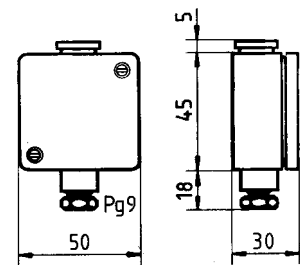

Enclosure Plastic housing with galvanized sheet metal base plate with cable gland

1 x PT100 Order no. 4.20.00.11
2 x PT100 Order no. 4.20.00.12

For dry rooms

Operating temperature to 80° C

Enclosure Die-cast aluminum with MS - cable entry M 16 x 1,5

1 x PT100 L.-Nr. 4.20.00.21
2 x PT100 L.-Nr. 4.20.00.22

Enclosure Makrolon with plastic cable gland M 16 x 1,5

1 x PT100 L.-Nr. 4.20.00.31
2 x PT100 L.-Nr. 4.20.00.41

External resistance thermometer

With sun protection

Operating temperature to 80° C

Enclosure Die-cast aluminum with MS - cable entry M 16 x 1,5

1 x PT100 L.-Nr. 4.20.00.11
2 x PT100 L.-Nr. 4.20.00.12