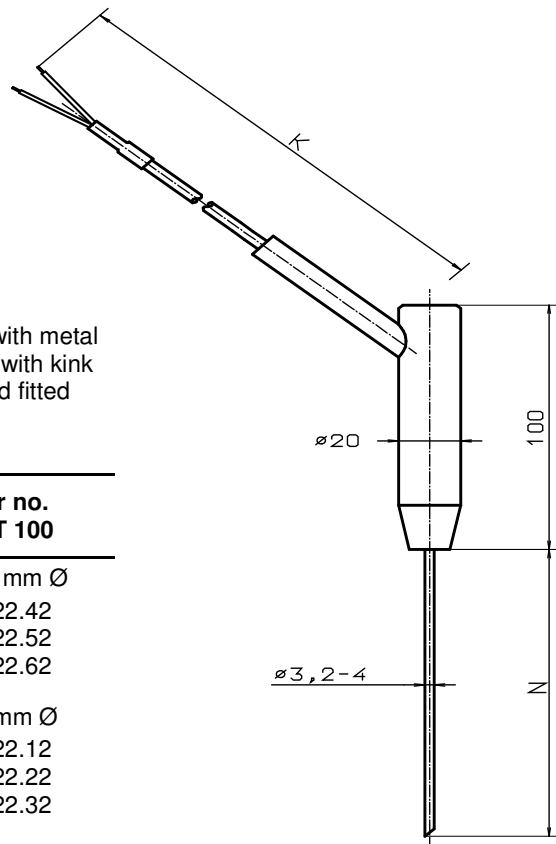

Cut-in measuring thermometer with side cable outlet

Measuring insert	1 x PT 100 / 2 x PT 100 DIN 43760
Operating temperature	Up to 250°C
Thermowell	Tip with pipe V4A-Material Material 1.4571 Tip 3-4-4,5 mm Ø
Handhold	Teflon 20 mm Ø
Connection	Waterproof sintered Teflon insulated cable with metal shield and outer jacket Teflon. Cable outlet with kink protection Stripped terminal ends 50 mm and fitted with ferrules, cable length 2 m.

Version

Shape of the tip	N in mm	Order no. 1 x PT100	Order no. 2 x PT 100
 A A A	100	Tip 3 mm Ø 4.44.22.11	Tip 4,5 mm Ø 4.44.22.42
	150	4.44.22.21	4.44.22.52
	200	4.44.22.31	4.44.22.62
 B B B	100	Tip 4 mm Ø 4.44.22.41	Tip 4 mm Ø 4.44.22.12
	150	4.44.22.51	4.44.22.22
	200	4.44.22.61	4.44.22.32
Add. Price per 1m cable length		4.44.00.10	4.44.00.20

Cut-in resistance thermometer / Supply cable stainless steel corrugated hose

Measuring insert	1 x PT 100 / 2 x PT 100 DIN 43760
Operating temperature	Up to 250°C
Thermowell	Tip with pipe V4A-Material Substance 1.4571 Tip 3-4-4,5 mm Ø
Handhold	Teflon 20 mm Ø
Connection	Waterproof sintered Teflon insulated cable with metal shield and outer jacket Teflon. Cable outlet with kink protection Stripped terminal ends 50 mm and fitted with ferrules, VA-corrugated hose, cable length 2 m.

Version

Shape of the tip	N in mm	Order no. 1 x PT100	Order no. 2 x PT 100
 A A A	100	Tip 3 mm Ø 4.44.23.11	Tip 4 mm Ø 4.44.23.12
	150	4.44.23.21	4.44.23.22
	200	4.44.23.31	4.44.23.32
 B B B	100	Tip 4 mm Ø 4.44.23.41	Tip 4,5 mm Ø 4.44.23.42
	150	4.44.23.51	4.44.23.52
	200	4.44.23.61	4.44.23.62
1 m cable length		4.44.00.10	4.44.00.20
1 m Hose length (incl. cable)		4.44.10.10	4.44.20.20